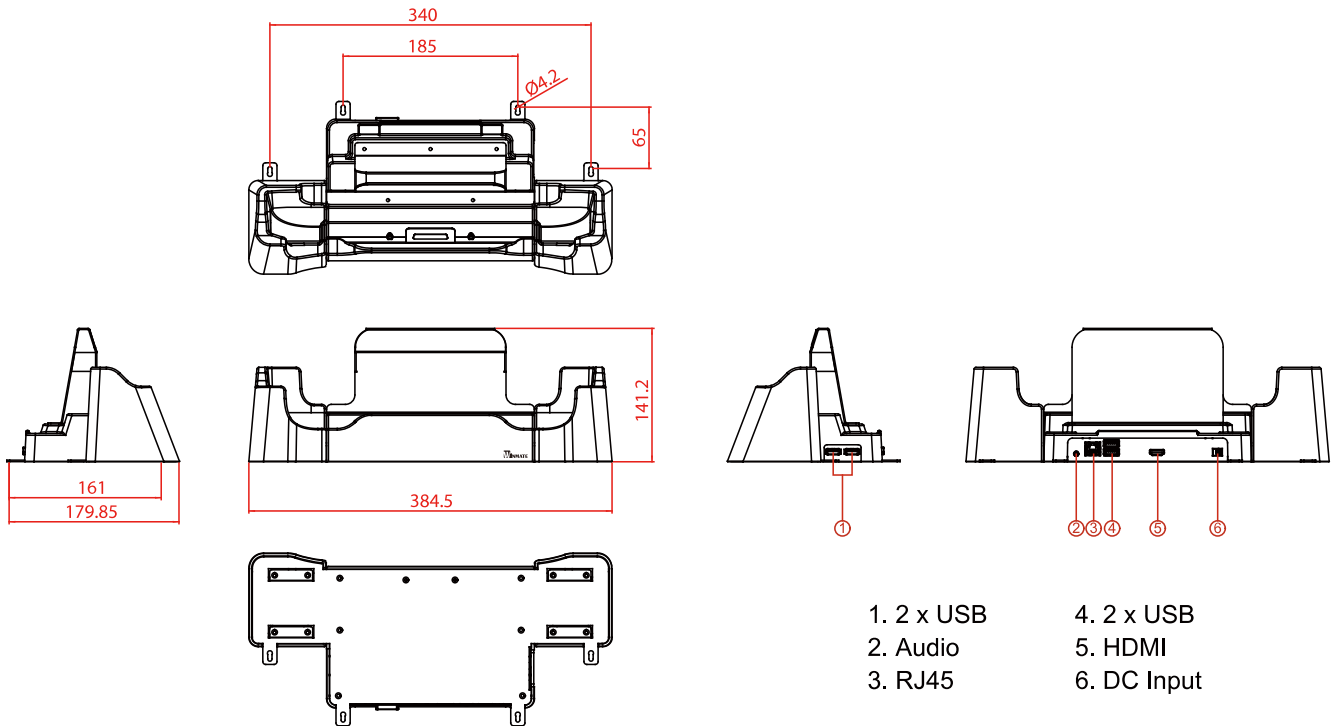

Desk Dock

Model Name: DD-M133WK

Part Number: 98D000A0001L

KEY FEATURES

- Easy to charge M133WK Series Tablets
- User friendly viewing angle with extended I/O interface
- Can be mounted directly to table top
- LAN passthrough from Tablet

SPECIFICATIONS

- **Dimension** 384.5 x 179.85 x 141.2 mm
- **Power Input** 19V DC in (Default)
- **IO Ports** USB 3.0 x 4 RJ45 x 1 HDMI x 1 Audio x 1
- **Operating Temperature** 0°C~40°C

DIMENSIONS UNIT:MM